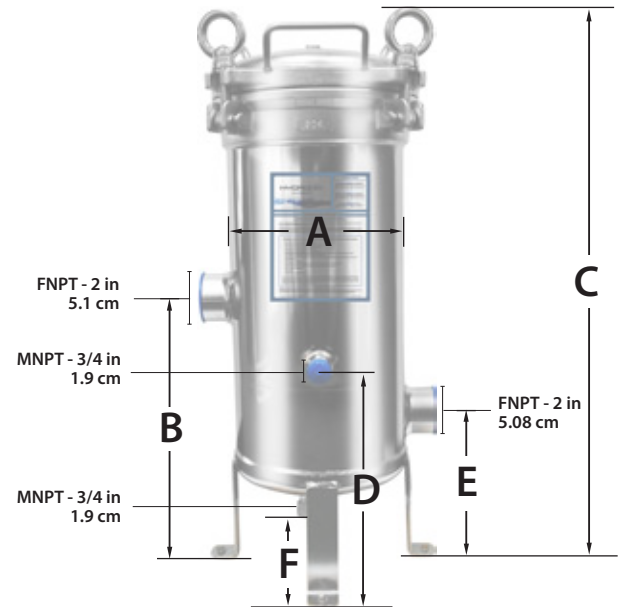

### Material de Construcción

Carcasa:	Acero Inoxidable 304 y 316
Cierre:	Acero Inoxidable
O-Ring:	EPDM (Grado FDA)
Presión/Temp Max:	150 PSI @ 200°F (10.34 bar @ 93.33°C)

### Características Estándar

- Eléctro-pulido
- Patas
- Acepta DOE, 222/Flat ó 222/Fin

### Serie MRH - Dimensiones

Part #	A	B	C	D	E	F	G
	Width	Inlet	Height	Dirty Drain	Outlet	Clean Drain	Gauge Port
710	8.5 in 21.6 cm	14.5 in 36.8 cm	28.5 in 72.4 cm	11.5 in 29.2 cm	8.0 in 20.3 cm	3 in 7.6 cm	5.5 in 13.9 cm
720	8.5 in 21.6 cm	14.5 in 36.8 cm	38.5 in 97.8 cm	11.5 in 29.2 cm	8.0 in 20.3 cm	3 in 7.6 cm	5.5 in 13.9 cm
730	8.5 in 21.6 cm	14.5 in 36.8 cm	48.5 in 123.2 cm	11.5 in 29.2 cm	8.0 in 20.3 cm	3 in 7.6 cm	5.5 in 13.9 cm
740	8.5 in 21.6 cm	14.5 in 36.8 cm	58.5 in 148.6 cm	11.5 in 29.2 cm	8.0 in 20.3 cm	3 in 7.6 cm	5.5 in 13.9 cm