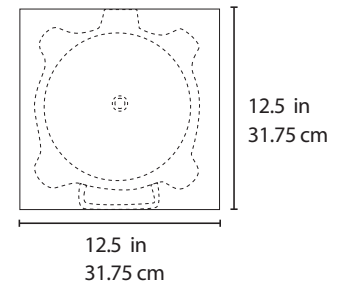

MRH SERIES

Stainless Steel Filter Housings

Material de Construcción

Carcasa:	Acero Inoxidable 304 y 316
Cierre:	Acero Inoxidable
O-Ring:	EPDM (Grado FDA)
Presión/Temp Max:	150 PSI @ 200°F (10.34 bar @ 93.33°C)

Características Estándar

- Eléctro-pulido
- Patas
- Acepta DOE, 222/Flat ó 222/Fin

Serie MRH - Dimensiones

Part #	A	B	C	D	E	F	G
	Width	Inlet	Height	Dirty Drain	Outlet	Clean Drain	Gauge Port
710	8.5 in 21.6 cm	14.5 in 36.8 cm	28.5 in 72.4 cm	11.5 in 29.2 cm	8.0 in 20.3 cm	3 in 7.6 cm	5.5 in 13.9 cm
720	8.5 in 21.6 cm	14.5 in 36.8 cm	38.5 in 97.8 cm	11.5 in 29.2 cm	8.0 in 20.3 cm	3 in 7.6 cm	5.5 in 13.9 cm
730	8.5 in 21.6 cm	14.5 in 36.8 cm	48.5 in 123.2 cm	11.5 in 29.2 cm	8.0 in 20.3 cm	3 in 7.6 cm	5.5 in 13.9 cm
740	8.5 in 21.6 cm	14.5 in 36.8 cm	58.5 in 148.6 cm	11.5 in 29.2 cm	8.0 in 20.3 cm	3 in 7.6 cm	5.5 in 13.9 cm

FOOT PRINT

MRH SERIES FLOW RATES

Part #	Description	Flow Rate	
		GPM	LPM
MRH-710-2	SS304 Filter Housing 10", 7 Round, 150 PSI, 2"FNPT	42	159
MRH-720-2	SS304 Filter Housing 20", 7 Round, 150 PSI, 2"FNPT	84	318
MRH-730-2	SS304 Filter Housing 30", 7 Round, 150 PSI, 2"FNPT	126	477
MRH-740-2	SS304 Filter Housing 40", 7 Round, 150 PSI, 2"FNPT	168	636
MRHS-710-2	SS316 Filter Housing 10", 7 Round, 150 PSI, 2"FNPT	42	159
MRHS-720-2	SS316 Filter Housing 20", 7 Round, 150 PSI, 2"FNPT	84	318
MRHS-730-2	SS316 Filter Housing 30", 7 Round, 150 PSI, 2"FNPT	126	477
MRHS-740-2	SS316 Filter Housing 40", 7 Round, 150 PSI, 2"FNPT	168	636

Distribuido por:

HYDRONIX WATER TECHNOLOGY

P.O. Box 2235 Chino Hills, CA 91709 | USA

sales@hydronixwater.com • www.HydronixWater.com